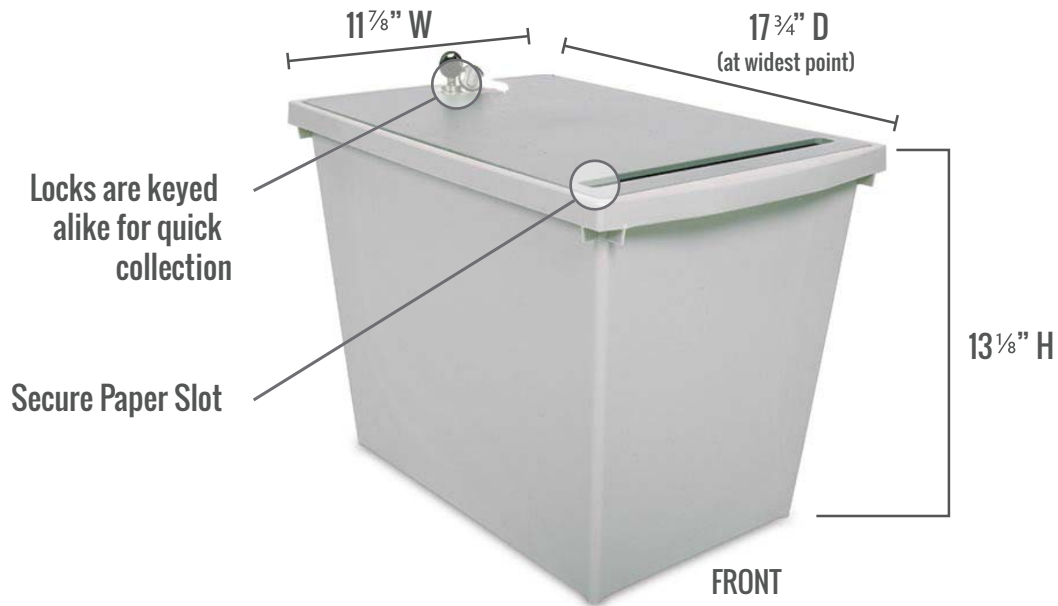

## DOCUMENT SECURITY AT YOUR DESKSIDE!

The 9 Gallon Personal Document Container (PDC) is designed to fit beside or under your desk to secure documents at your workstation.

With a holding capacity of up to 30 lbs, this lockable container is the perfect solution for secure, small volume collection.

### FEATURES:

- Sturdy lid deters tampering
- Locks are keyed alike for quick collection
- Eliminates lazy tosses of confidential documents

**SPECIFICATIONS:**

- Capacity: 9 Gallon
- Dimensions: 17<sup>3</sup>/<sub>4</sub>"D x 11<sup>7</sup>/<sub>8</sub>"W x 13<sup>1</sup>/<sub>8</sub>"H
- Weight: 4.05 lbs
- Material: HDPE
- Accessories: ID Badges