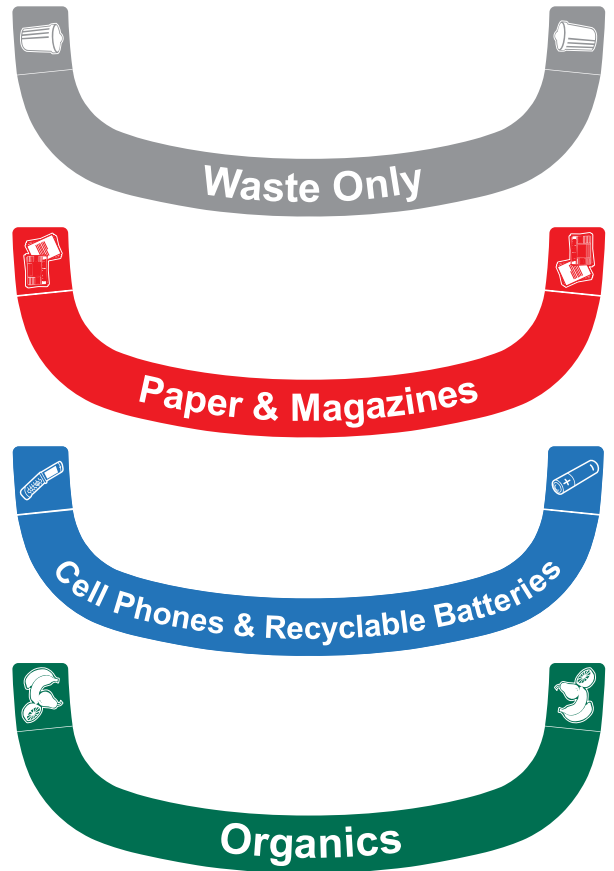

Choose the color and the icons for your labels.

* Clear labels with silver ink

Custom colors can be done as well, just ask.

black

grey

clear/silver

white

green

red

orange

yellow

blue

cyan

Boka Double Setup

Boka Single Setup

Boka Triple

* Colors may not appear exactly as shown.