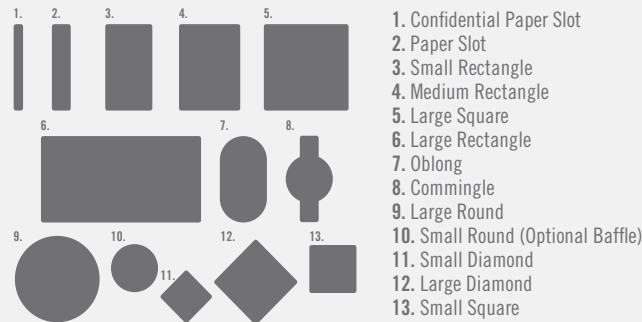

OPENINGS

**FUTURE READY
RECYCLING**

*NOTE: Restrictive opening sizes vary depending on the model and plate configuration. Please verify that the materials to be collected will fit through your chosen restrictive openings. Contact us today!

SPECIFICATIONS

SKU	Weight	Capacity	Streams	Compartments	Dimensions (WxDxH front/H rear)
TIM36-1	80 lbs 36.3 kg	36 gal 136 L	1	1	23.75" x 18.00" x 37.50" / 48.75"
TIM36-2	80 lbs 36.3 kg	36 gal 136 L	2	1	23.75" x 18.00" x 37.50" / 48.75"
TIM36-3	80 lbs 36.3 kg	36 gal 136 L	3	1	23.75" x 18.00" x 37.50" / 48.75"
TIM51-1	102 lbs 46.3 kg	51 gal 193 L	1	1	23.75" x 23.00" x 37.50" / 48.75"
TIM51-2	102 lbs 46.3 kg	51 gal 193 L	2	1	23.75" x 23.00" x 37.50" / 48.75"
TIM51-3	102 lbs 46.3 kg	51 gal 193 L	3	1	23.75" x 23.00" x 37.50" / 48.75"
TIM51-4	102 lbs 46.3 kg	51 gal 193 L	4	1	23.75" x 23.00" x 37.50" / 48.75"
TIM72-2	135 lbs 61.3 kg	72 gal 272 L	2	2	47.50" x 18.00" x 37.50" / 48.75"
TIM72-3	135 lbs 61.3 kg	72 gal 272 L	3	2	47.50" x 18.00" x 37.50" / 48.75"
TIM72-4	135 lbs 61.3 kg	72 gal 272 L	4	2	47.50" x 18.00" x 37.50" / 48.75"
TIM72-5	135 lbs 61.3 kg	72 gal 272 L	5	2	47.50" x 18.00" x 37.50" / 48.75"
TIM72-6	135 lbs 61.3 kg	72 gal 272 L	6	2	47.50" x 18.00" x 37.50" / 48.75"
TIM102-2	160 lbs 72.7 kg	102 gal 386 L	2	2	47.50" x 23.00" x 37.50" / 48.75"
TIM102-3	160 lbs 72.7 kg	102 gal 386 L	3	2	47.50" x 23.00" x 37.50" / 48.75"
TIM102-4	160 lbs 72.7 kg	102 gal 386 L	4	2	47.50" x 23.00" x 37.50" / 48.75"
TIM102-5	160 lbs 72.7 kg	102 gal 386 L	5	2	47.50" x 23.00" x 37.50" / 48.75"
TIM102-6	160 lbs 72.7 kg	102 gal 386 L	6	2	47.50" x 23.00" x 37.50" / 48.75"
TIM102-7	160 lbs 72.7 kg	102 gal 386 L	7	2	47.50" x 23.00" x 37.50" / 48.75"
TIM102-8	160 lbs 72.7 kg	102 gal 386 L	8	2	47.50" x 23.00" x 37.50" / 48.75"