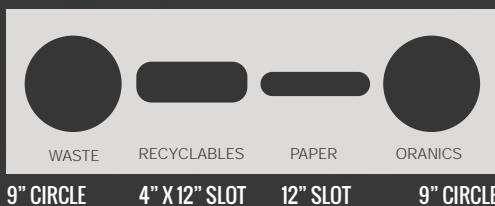

FIBERGLASS QUAD STREAM

RECYCLING BIN

Looking for **attractive recycling bins** for your boardroom, offices, hallways, lunchrooms or lobbies? Consider recycling bins made from fiberglass: with a depth of only 15.25" their small footprint will work anywhere in your facility. Add your corporate logo or recycling message for a **unique & stylish recycling bin**.

These bins have **durable rigid liners** made from fiberglass. Rigid liners act as a back up system for bag breaks: containing any liquids & keeping your waste streams intact. This allows for **ergonomic & efficient emptying**. Also, these recycle bins can be ordered without liners for bag only operation.

Choose text only labels, photo labels or both: **customize labels in any language, size or color**. With a wide color palette, match your bin with existing interior designs. Also, further customize your bin with a two-tone look by selecting an alternate color for your fiberglass recycling bin's top or base.

SPECS

MODEL	CAPACITY	DIMENSIONS	STREAMS	LINERS
1039	4 x 18 GALLONS	48" W x 15.25" D x 31" H	4	INDIVIDUAL RIGID LINERS

STANDARD OPENINGS

F - TOP

G - TOP

H - TOP

I - TOP

L - TOP

N - TOP