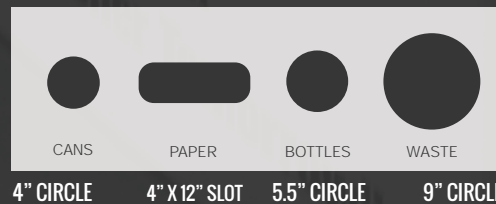

FIBERGLASS QUAD STREAM

RECYCLING BIN

Looking for **attractive recycling bins** for your boardroom, offices, hallways, lunchrooms or lobbies? Consider recycling bins made from fiberglass: with a depth of only 15.25" their small footprint will work anywhere in your facility. Add your corporate logo or recycling message for a **unique & stylish recycling bin**.

These bins have **durable rigid liners** made from fiberglass. Rigid liners act as a back up system for bag breaks: containing any liquids & keeping your waste streams intact. This allows for **ergonomic & efficient emptying**. Also, these recycle bins can be ordered without liners for bag only operation.

Choose text only labels, photo labels or both: **customize labels in any language, size or color**. With a wide color palette, match your bin with existing interior designs. Also, further customize your bin with a two-tone look by selecting an alternate color for your fiberglass recycling bin's top or base.

SPECS

MODEL	CAPACITY	DIMENSIONS	STREAMS	LINERS
1039	4 x 18 GALLONS	48" W x 15.25" D x 31" H	4	INDIVIDUAL RIGID LINERS

STANDARD OPENINGS

F - TOP

G - TOP

H - TOP

I - TOP

L - TOP

N - TOP